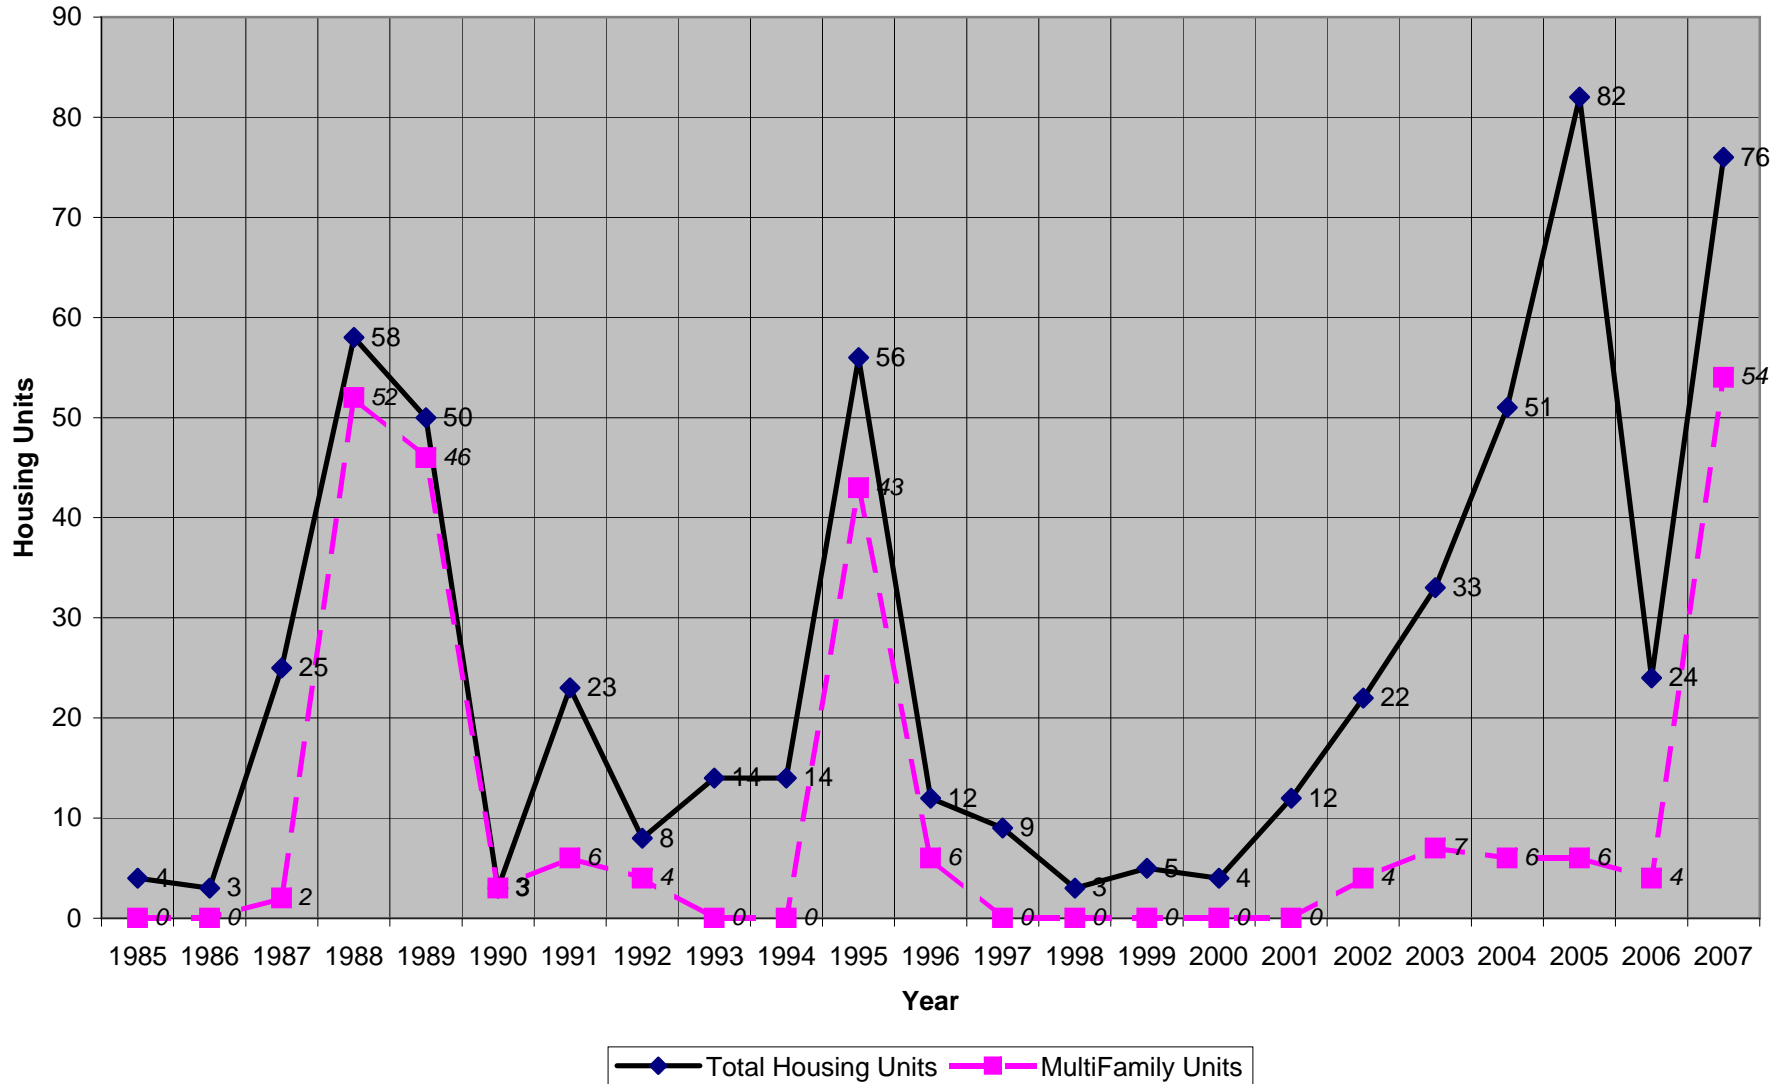

City of Corning-New Housing Starts 1985-2007*

Source: Corning Dept. of Building Safety
 Prepared by Corning Planning Dept.

Current through 12/31/07
 Printed: 3/5/2008
 *Year 2007 totals are to date